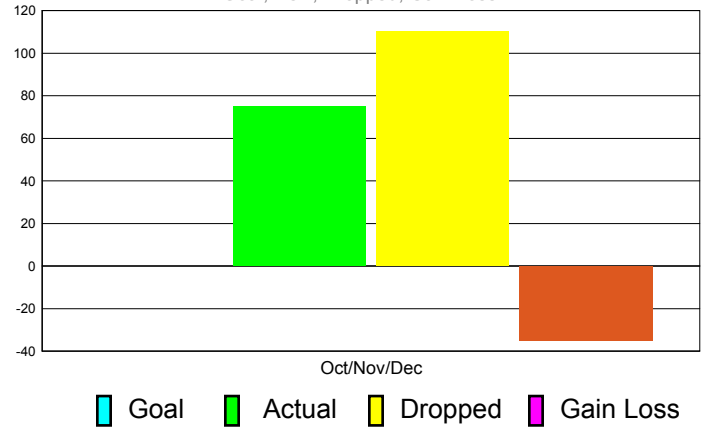

Membership Results 2011-2012

Goal, New, Dropped, Gain/Loss